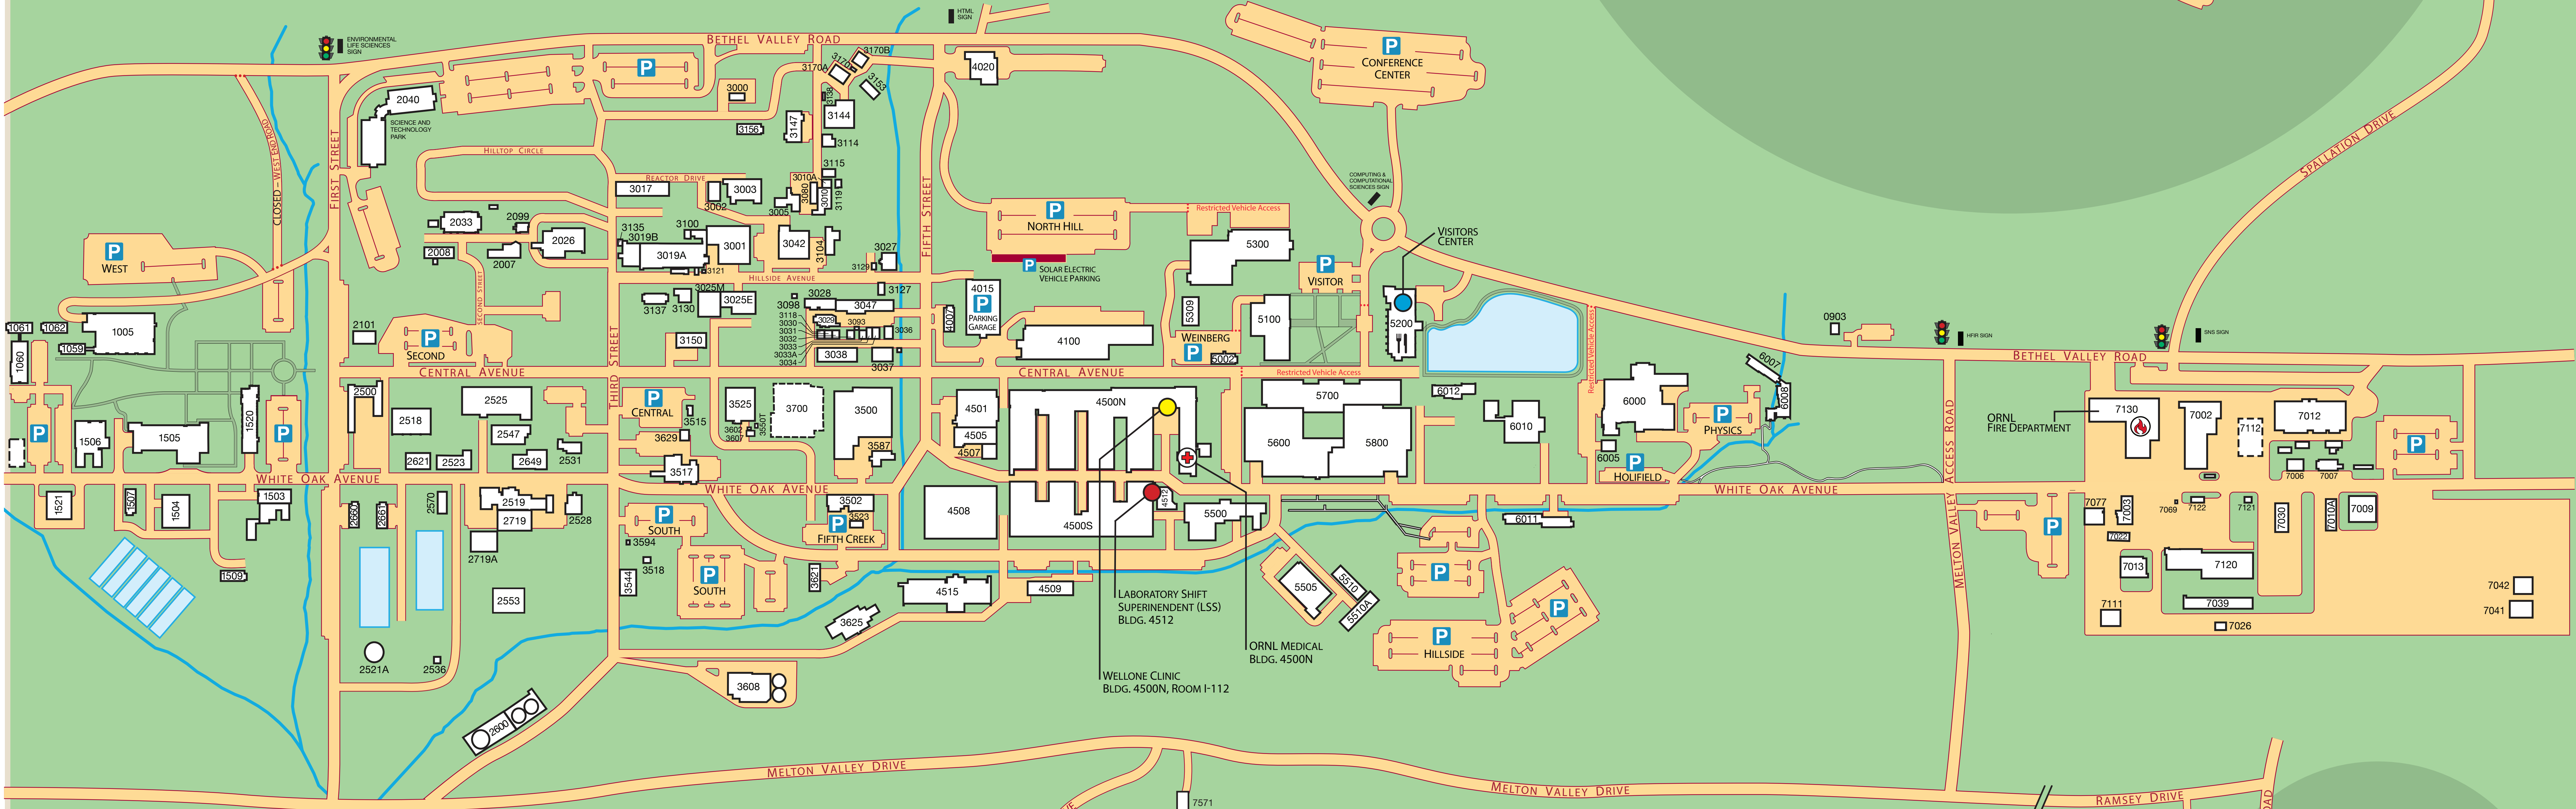

# Reservation

**Spallation Neutron Source**

**High Flux Isotope Reactor**

**Energy Systems Test Complex**

- Visitor Center
- Chestnut Ridge Visitor Center
- Laboratory Shift Superintendent
- WellOne Medical Clinic (Nonoccupational)
- + Medical
- P Parking
- ☪ Cafeteria

Distances to outlying areas are not to scale