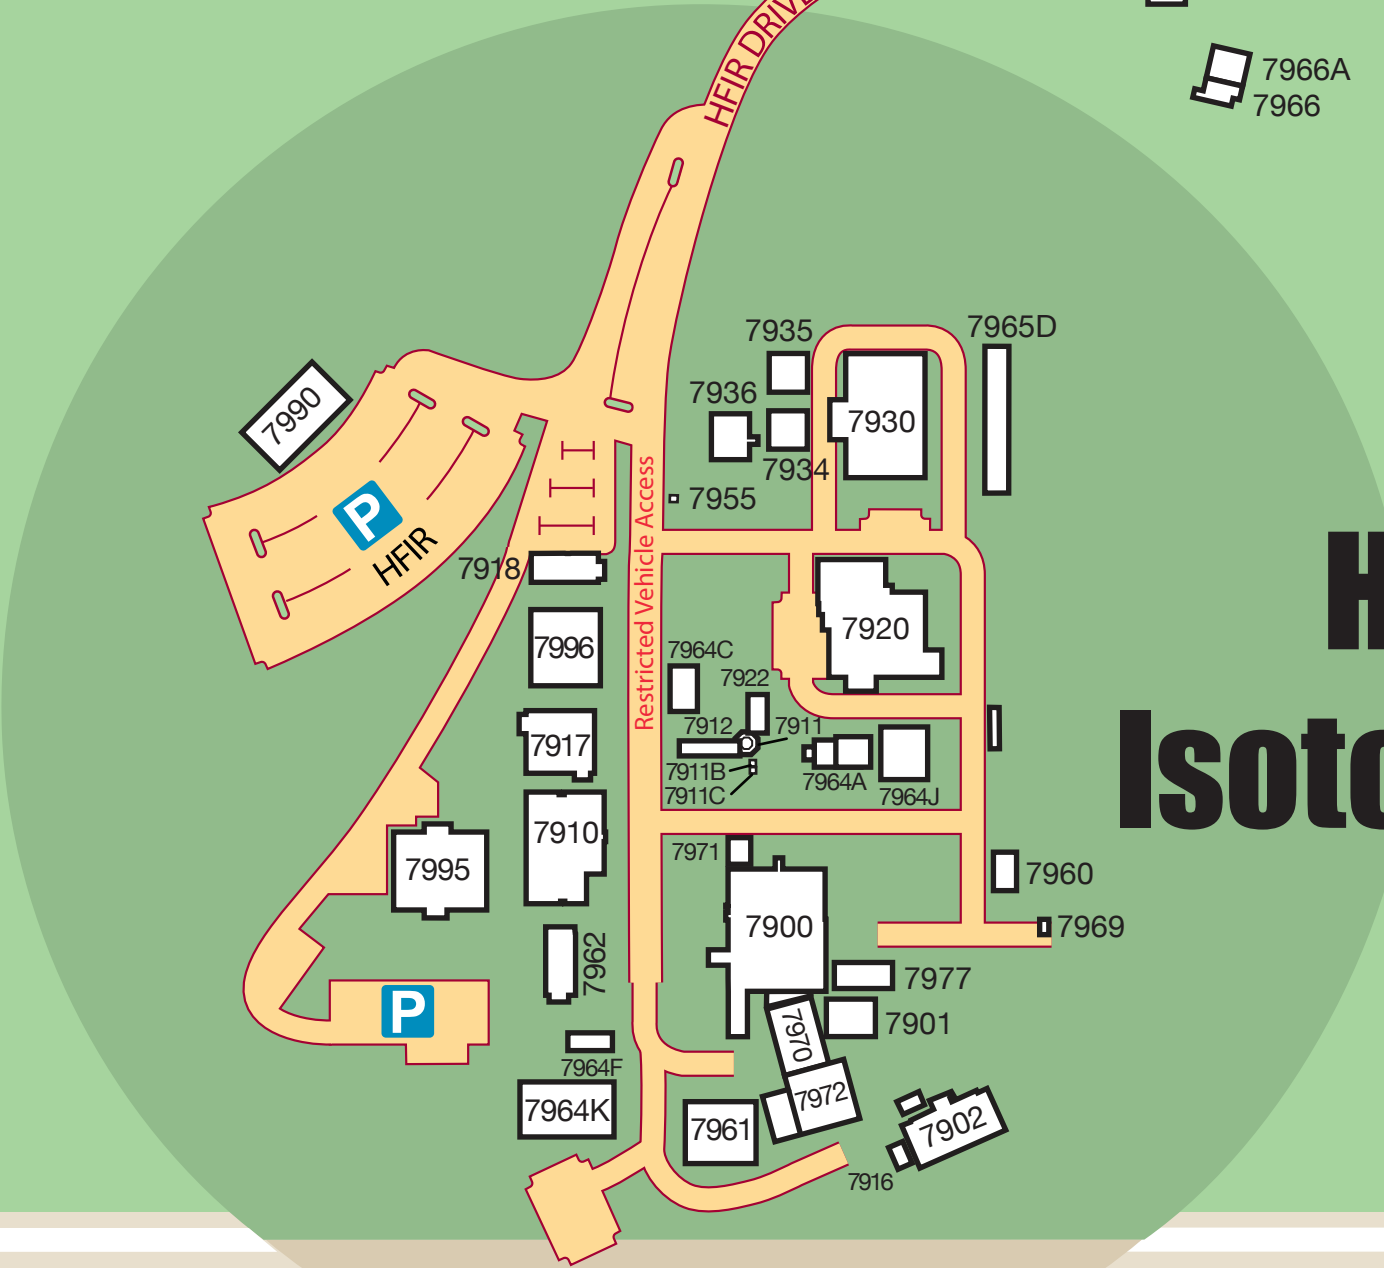

# Reservation

**Spallation Neutron Source**

**High Flux Isotope Reactor**

**Energy Systems Test Complex**

- Visitor Center
- Chestnut Ridge Visitor Center
- Laboratory Shift Superintendent
- WellOne Medical Clinic (Nonoccupational)
- + Medical
- P Parking
- ☪ Cafeteria

Distances to outlying areas are not to scale