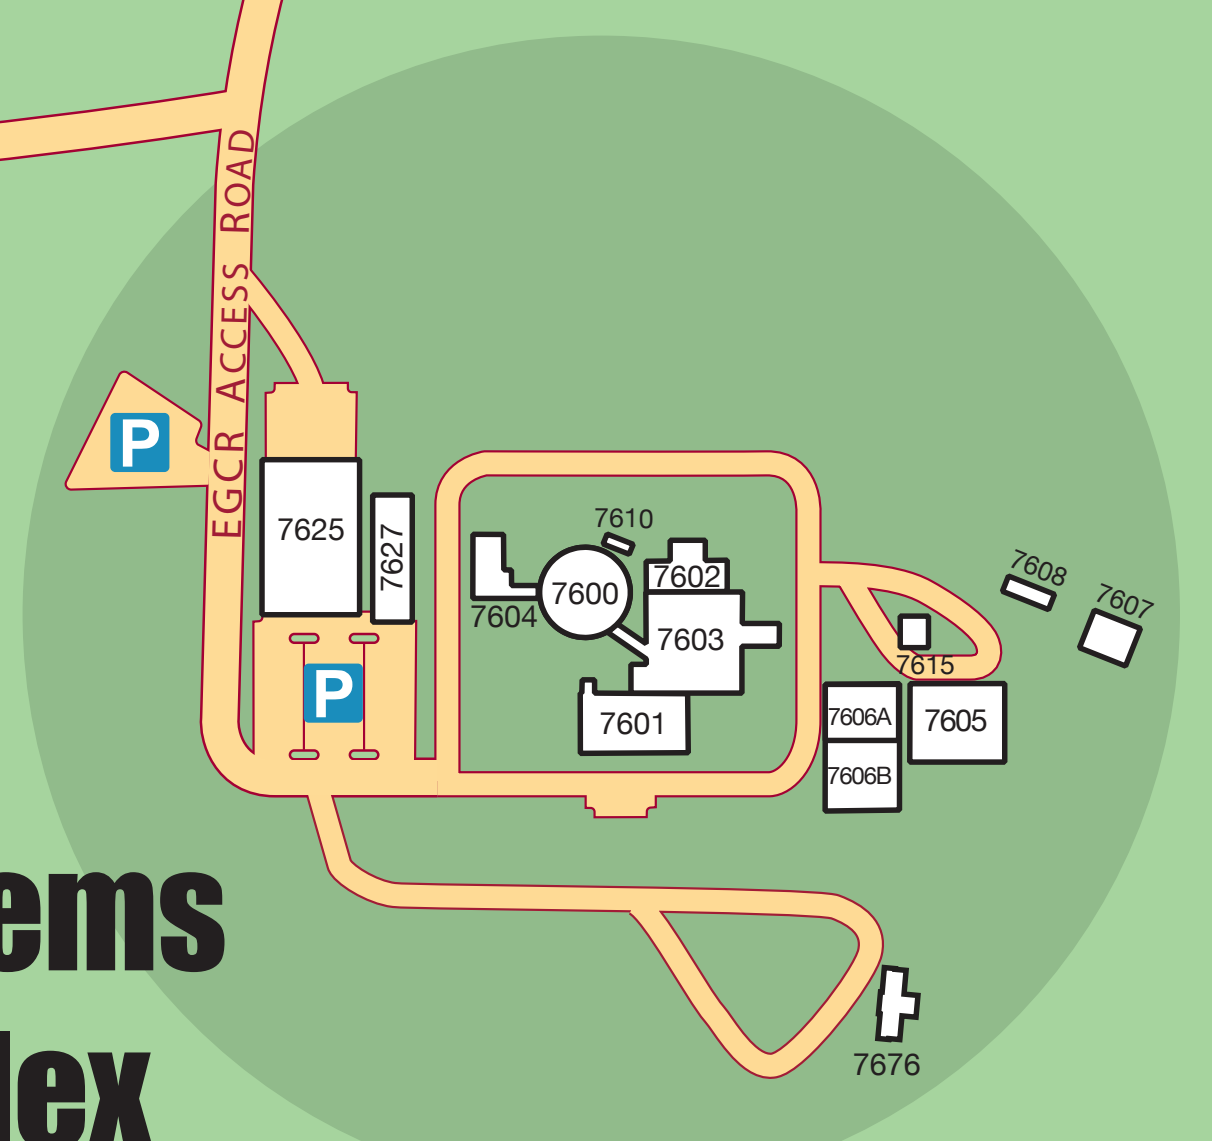

# Reservation

**Spallation Neutron Source**

**High Flux Isotope Reactor**

**Energy Systems Test Complex**

- Visitor Center
- Chestnut Ridge Visitor Center
- Laboratory Shift Superintendent
- WellOne Medical Clinic (Nonoccupational)
- + Medical
- P Parking
- ☪ Cafeteria

Distances to outlying areas are not to scale