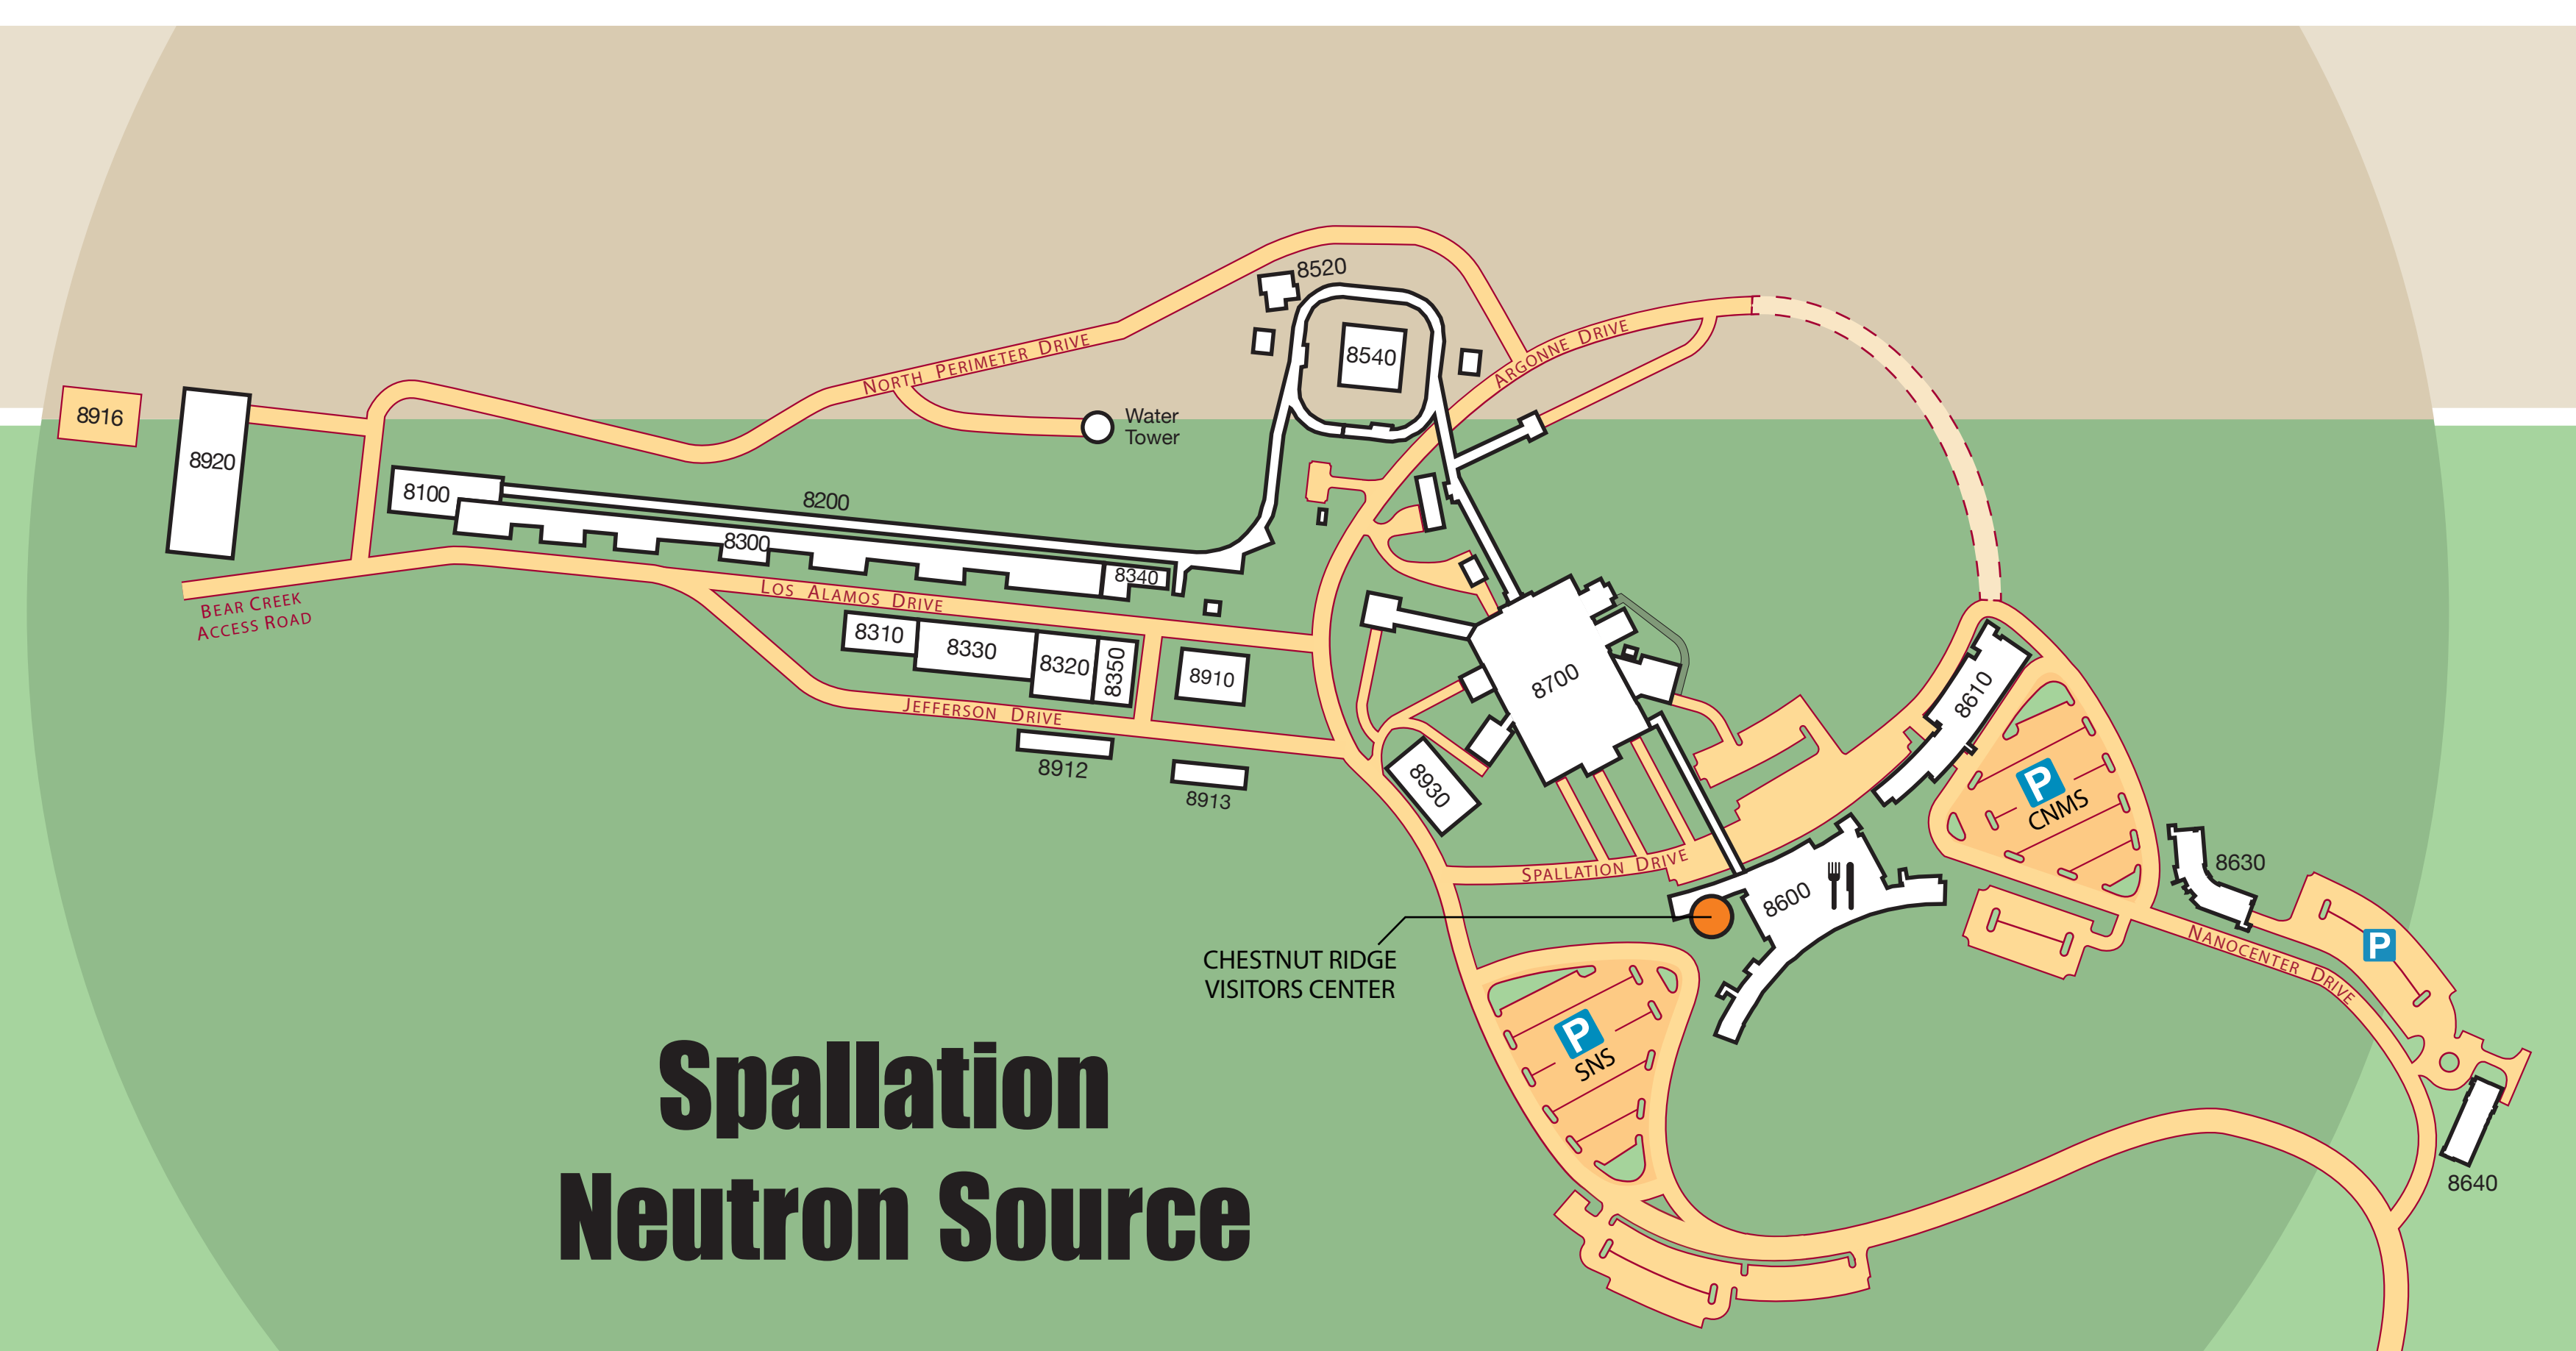

# Reservation

**Spallation Neutron Source**

**High Flux Isotope Reactor**

**Energy Systems Test Complex**

- Visitor Center
- Chestnut Ridge Visitor Center
- Laboratory Shift Superintendent
- WellOne Medical Clinic (Nonoccupational)
- + Medical
- P Parking
- ☪ Cafeteria

Distances to outlying areas are not to scale