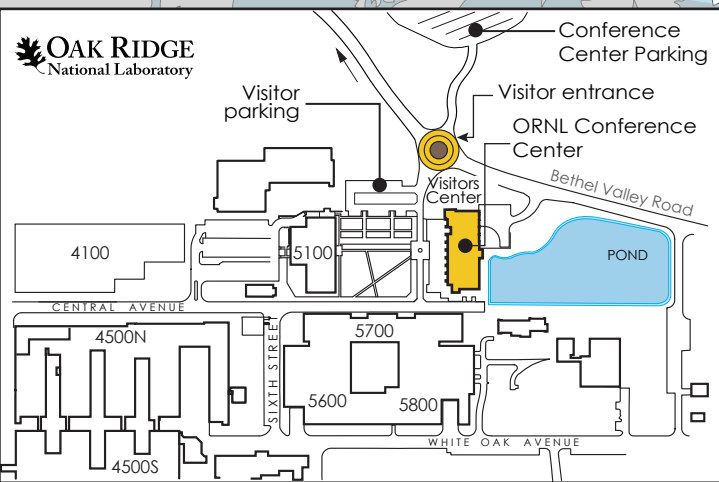

Y-12 National Security Complex

Commerce Park

Clinch River/Melton Hill Lake

Vehicle Portal

Vehicle portal

To Highway 25W/I-75

To Knoxville

National Transportation Research Center