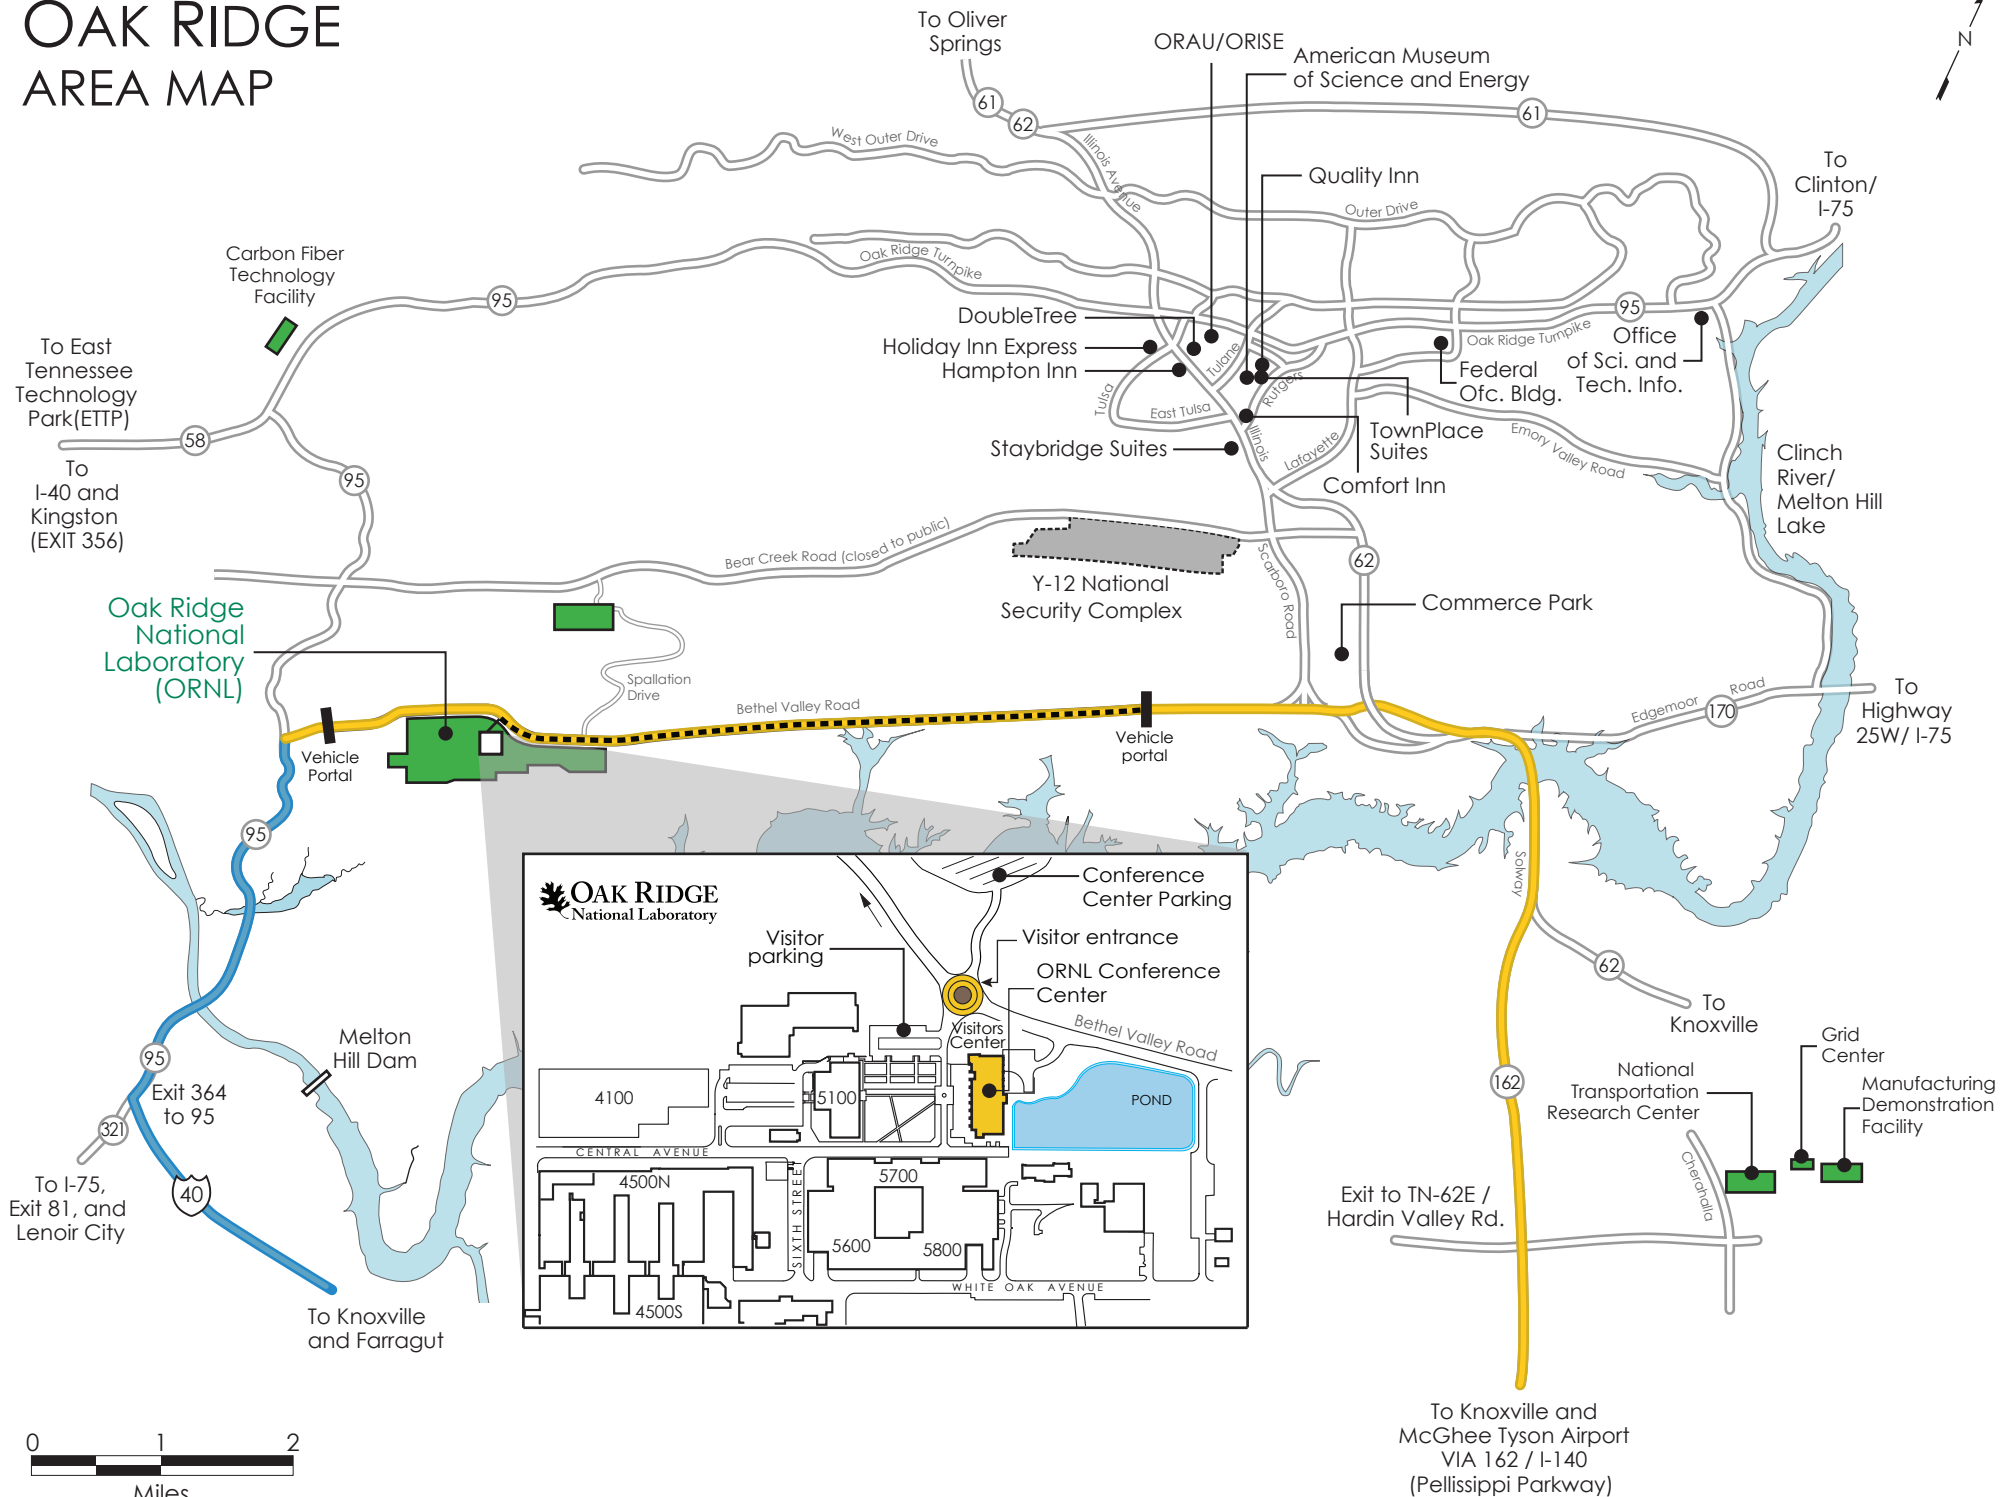

OAK RIDGE AREA MAP

To East Tennessee Technology Park (ETTP)
To I-40 and Kingston (EXIT 356)

Oak Ridge National Laboratory (ORNL)

To I-75, Exit 81, and Lenoir City

To Knoxville and Farragut

To Oliver Springs

ORAU/ORISE

American Museum of Science and Energy

To Clinton/I-75

DoubleTree
Holiday Inn Express
Hampton Inn

Office of Sci. and Tech. Info.

Staybridge Suites

TownPlace Suites

Comfort Inn

Y-12 National Security Complex

Commerce Park

Clinch River/Melton Hill Lake

Vehicle Portal

Vehicle portal

To Highway 25W/I-75

To Knoxville

National Transportation Research Center

Grid Center

Manufacturing Demonstration Facility

Exit to TN-62E / Hardin Valley Rd.

To Knoxville and McGhee Tyson Airport VIA 162 / I-140 (Pellissippi Parkway)